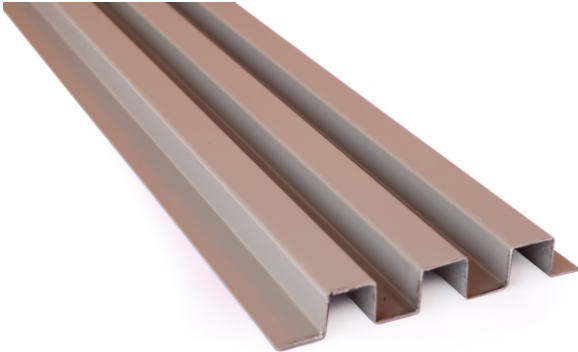

CODE:-ZIMCW-006
Material:- Galvalume-Metal Wall Cladding
Length: -10 Ft.
Width:- 6.5 Inch
Area Per Panel:- 5.413 Sqft