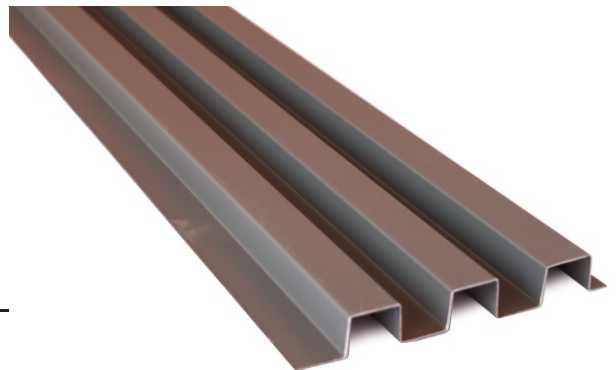

CODE:-ZIMCS-007
Material:- Galvalume-Metal Wall Cladding
Length: -10 Ft.
Width:- 6.5 Inch
Area Per Panel:- 5.413 Sqft

CODE:-ZIMCS-008
Material:- Galvalume-Metal Wall Cladding
Length: -10 Ft.
Width:- 6.5 Inch
Area Per Panel:- 5.413 Sqft